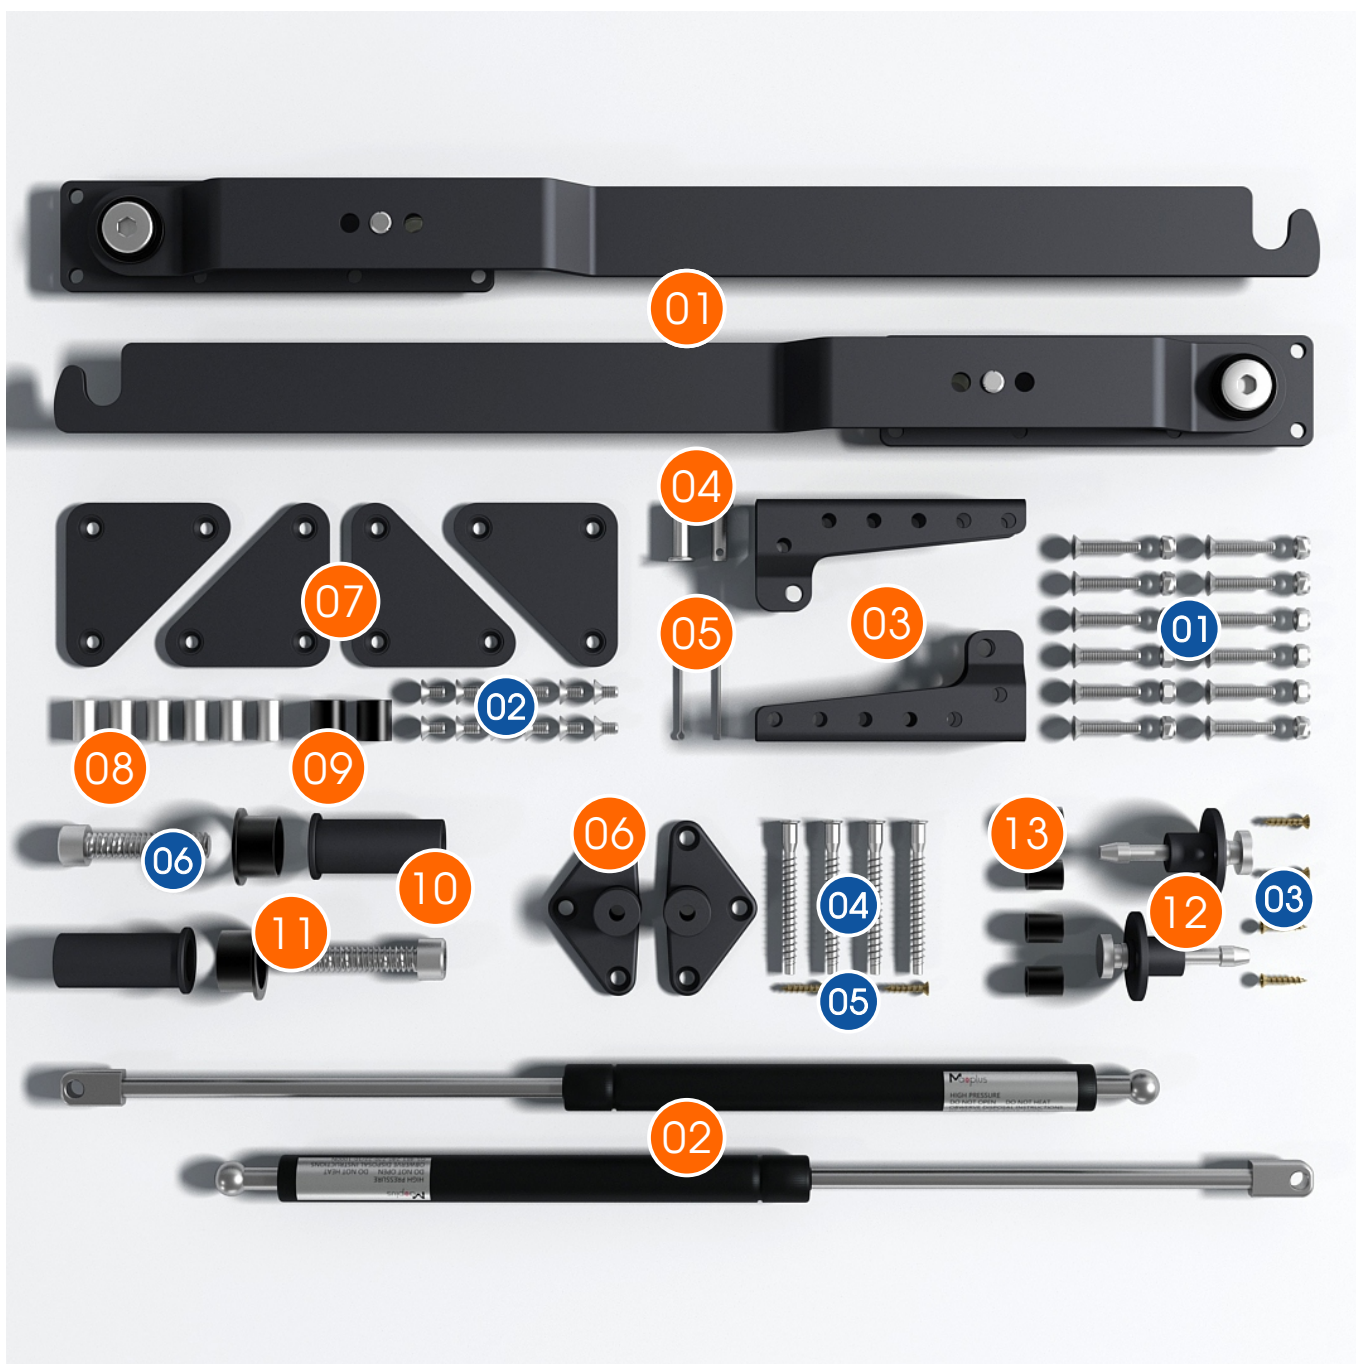

## DESK BED HARDWARE LIST

fix for mattress size - Single, Twin, Twin XL, King Single

MODEL NO.: DBM1

With any doubt, please feel free to contact us:  
+86 158 1380 5287      info@maxplusindustrial.com

## PART LIST

NO.	PART NAME	QTY.
01	Arm Plate	2
02	Gas Spring	2
03	Lower Support	2
04	Clevis Pin	2
05	Cotton Pin	2
06	Bearer	2
07	Triangle	4
08	Coupling Nuts	6
09	Coupling Nuts Sleeve	2
10	Trunnion	2
11	Trunnion Sleeve	2
12	Lock	2
13	Lock Bushing	4

## SCREW

NO.	SPEC.	QTY.
01	Flat Head Bolts & Nuts M6x30	12
02	Flat Head Blots M6x10	12
03	Phillips Head M4x20	4
04	Confirmat M7x70	4
05	Phillips Head M4x20	2
06	Hex Head Bolts M12x55	2

If missing pieces, please contact your supplier